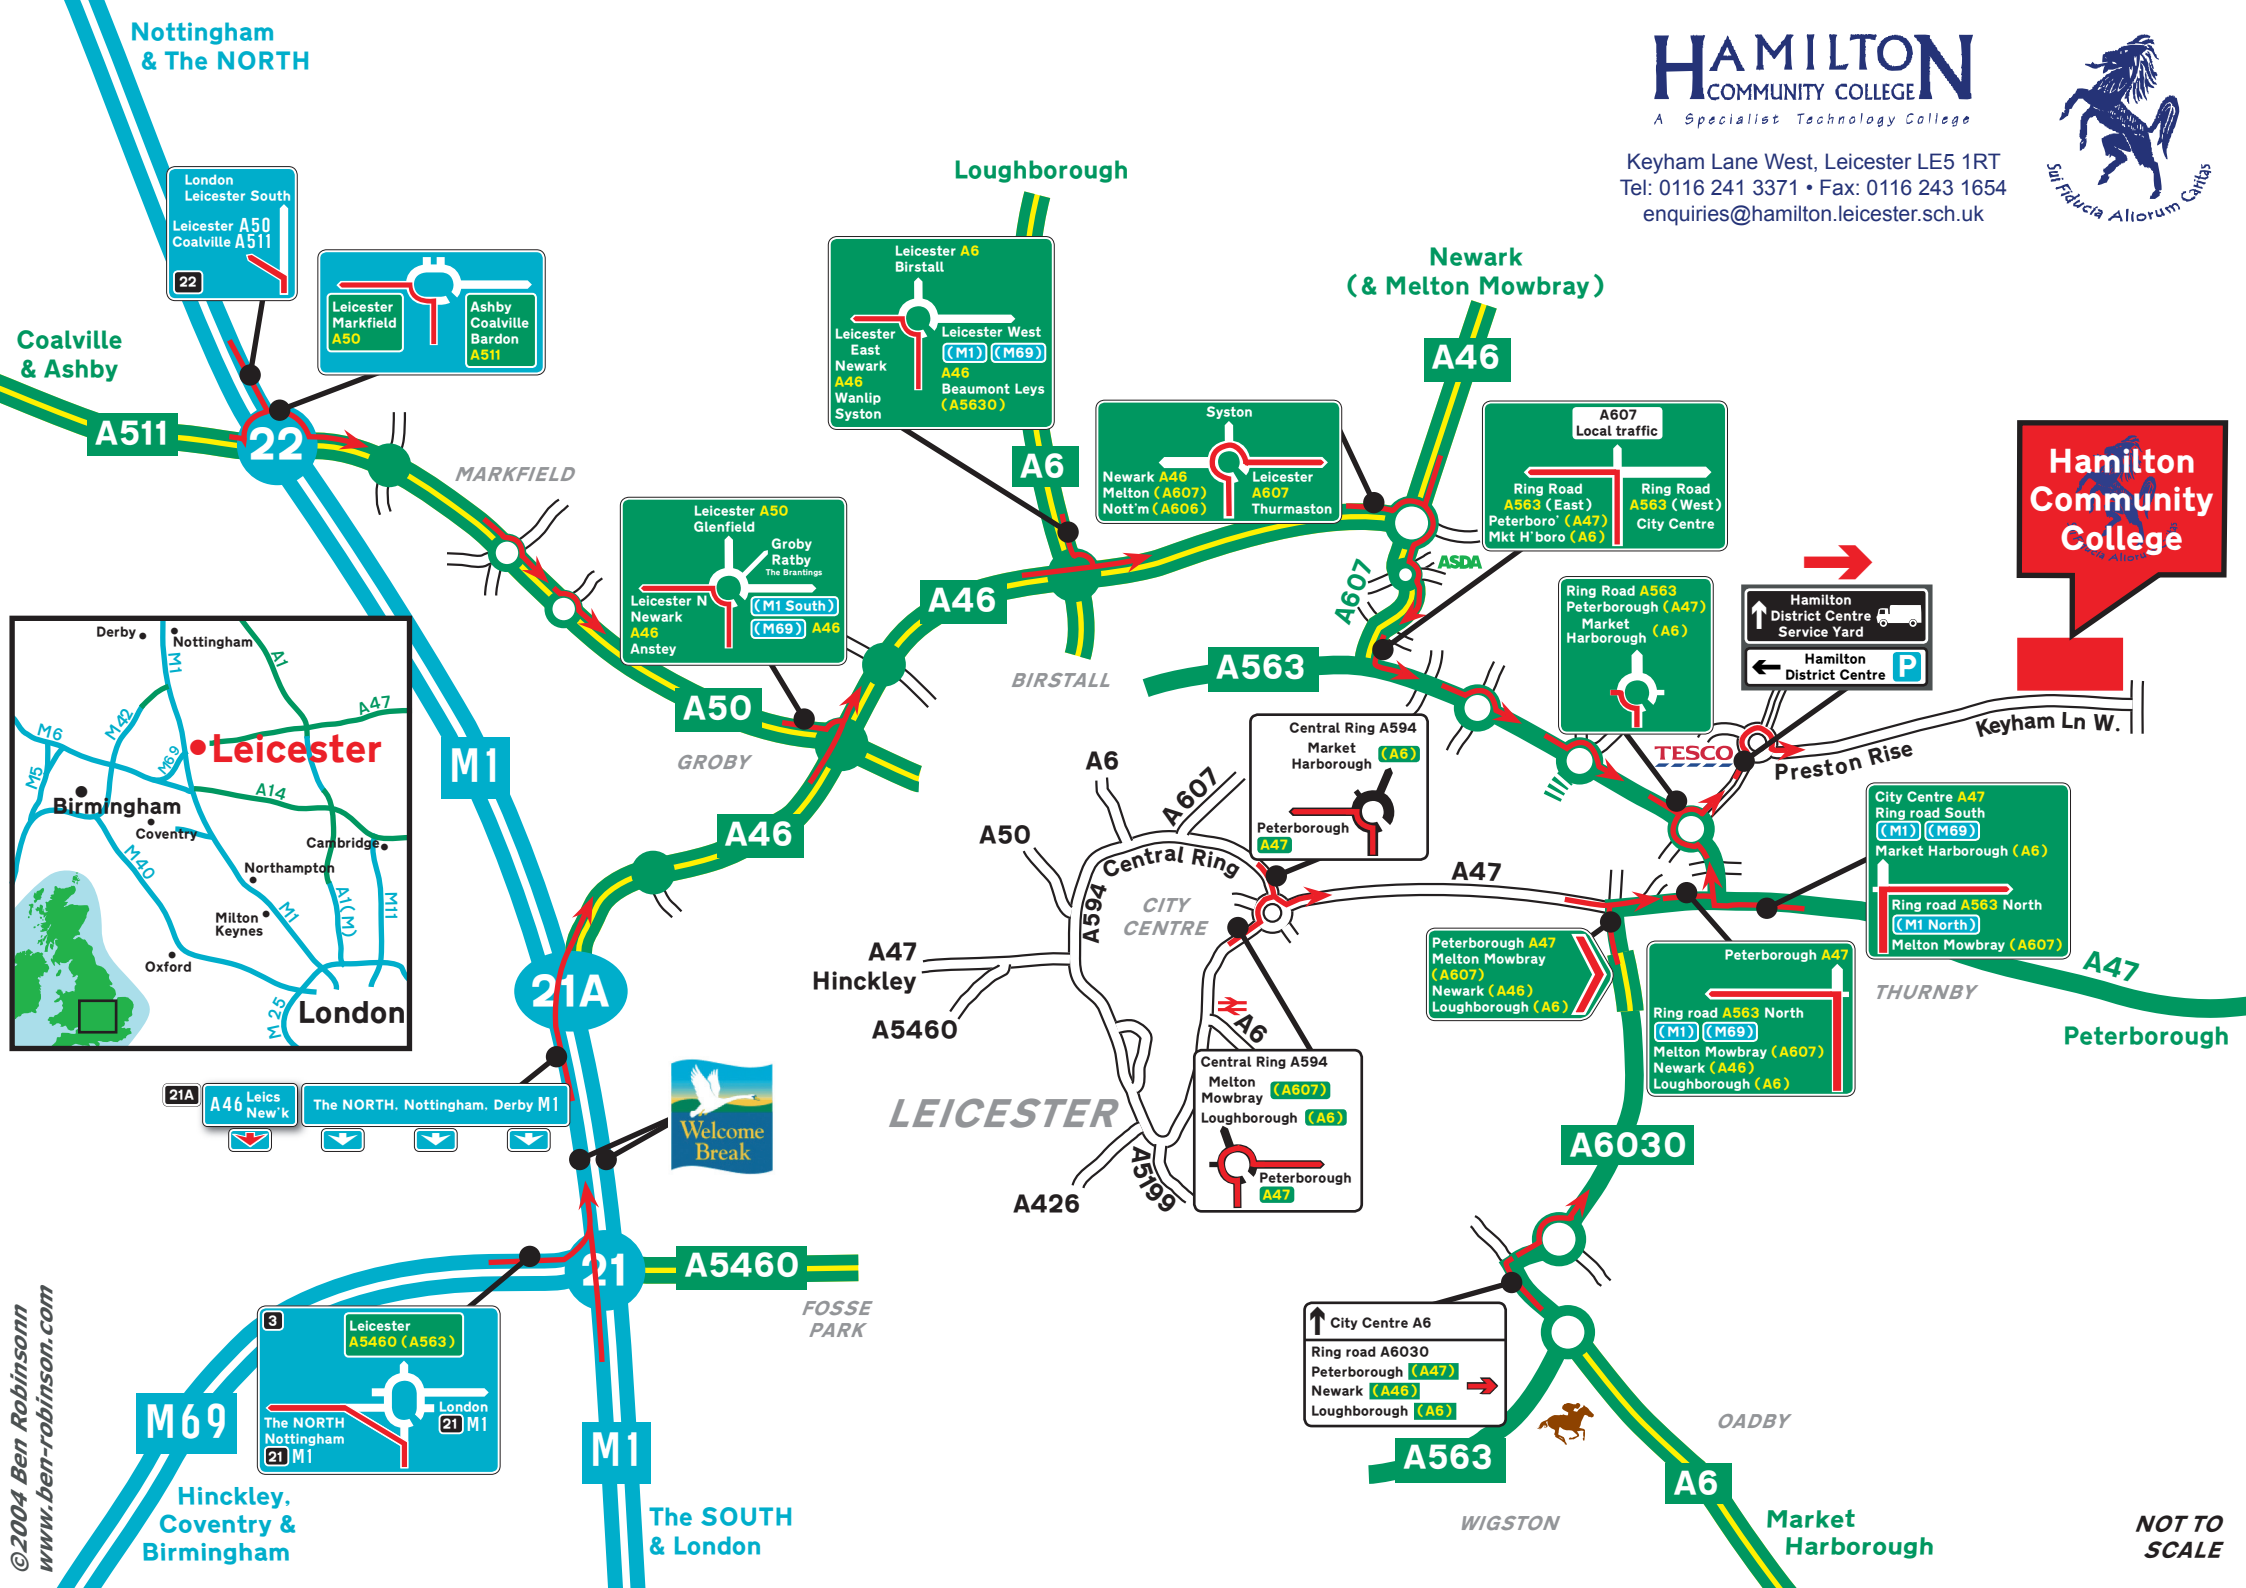

Nottingham & The NORTH

HAMILTON

COMMUNITY COLLEGE
A Specialist Technology College

Keyham Lane West, Leicester LE5 1RT
Tel: 0116 241 3371 • Fax: 0116 243 1654
enquiries@hamilton.leicester.sch.uk

**Hamilton
Community
College**

Hamilton District Centre Service Yard
Hamilton District Centre P

TESCO

Preston Rise

Keyham Ln W.

City Centre A47
Ring road South (M1) (M69)
Market Harborough (A6)
Ring road A563 North (M1 North)
Melton Mowbray (A607)

Peterborough A47
Ring road A563 North (M1) (M69)
Melton Mowbray (A607)
Newark (A46)
Loughborough (A6)

Peterborough A47
Melton Mowbray (A607)
Newark (A46)
Loughborough (A6)

Central Ring A594
Melton Mowbray (A607)
Loughborough (A6)
Peterborough A47

City Centre A6
Ring road A6030
Peterborough (A47)
Newark (A46)
Loughborough (A6)